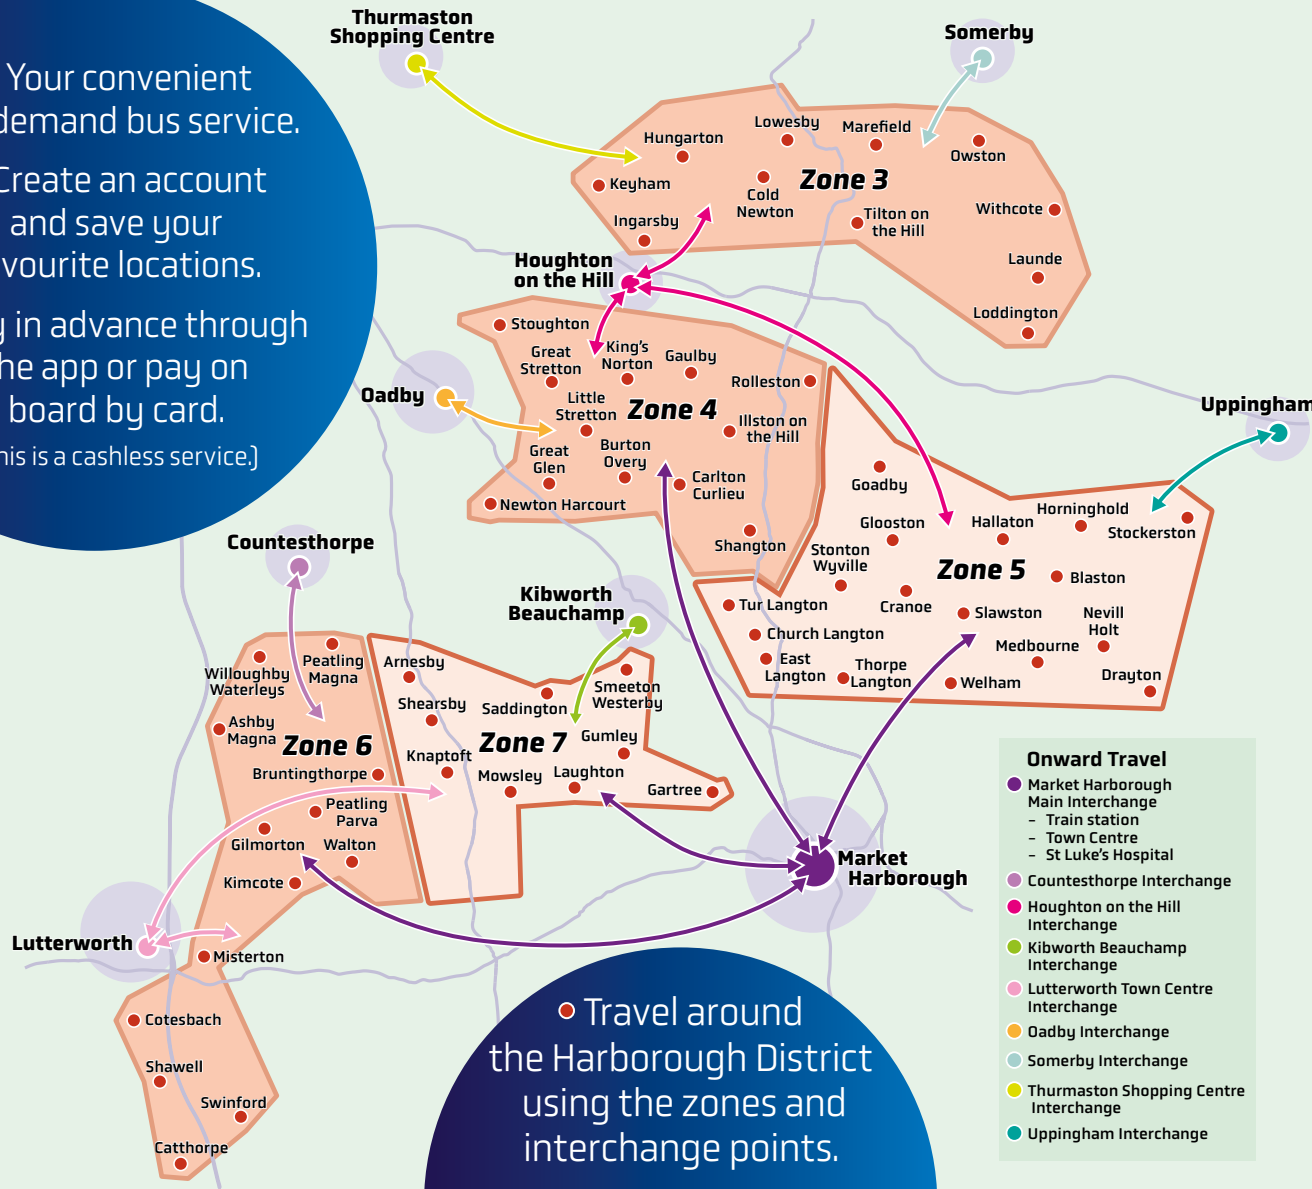

# FOX connect

A new way to travel in the Harborough District

- Your convenient on-demand bus service.

- Create an account and save your favourite locations.

- Pay in advance through the app or pay on board by card.

[This is a cashless service.]

- Travel around the Harborough District using the zones and interchange points.

- Book journeys up to 7 days in advance.

- Book up to 45 minutes before your desired time of travel.

**Service operating hours:**  
Monday-Saturday,  
06:00-19:30

**Zone 3: Thurmaston, Somerby and Houghton on the Hill**

Cold Newton, Halstead, Hungarton, Ingarsby, Keyham, Launde, Loddington, Lowesby, Marefield, Owston, Tilton on the Hill, Withcote

**Zone 4: Market Harborough, Oadby and Houghton on the Hill**

Burton Overy, Carlton Curlieu, Frisby, Gaulby, Great Glen, Great Stretton, Illston on the Hill, Kings Norton, Little Stretton, Newton Harcourt, Rolleston, Shangton, Stoughton